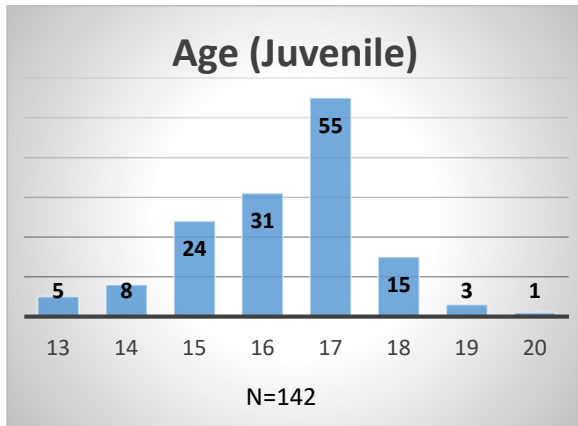

Daily Data Dashboard – November 22, 2022
Demographics for JTDC Population
Tuesday Morning Midnight Count

Total # of probation Involved youth¹: 1,025

¹ Probation Active: Any youth who is pending sentencing with an active social history, has been formally placed on probation or supervision with Cook County Juvenile Probation on the date of the report.

*Age, Gender and Race for Criminal Court population (N=2) is not represented in this report.

Data sources: cFive Supervisor – Probation Population and RMIS – JTDC Population

Daily Data Dashboard – November 22, 2022
Demographics for JTDC Population
Tuesday Morning Midnight Count