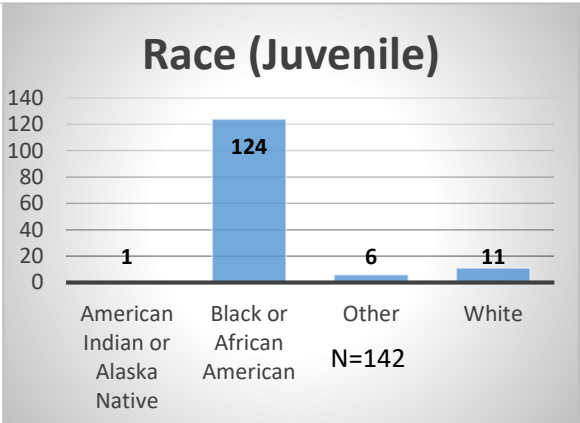

Daily Data Dashboard – November 22, 2022
Demographics for JTDC Population
Tuesday Morning Midnight Count

Total # of probation Involved youth¹: 1,025

¹ Probation Active: Any youth who is pending sentencing with an active social history, has been formally placed on probation or supervision with Cook County Juvenile Probation on the date of the report.

*Age, Gender and Race for Criminal Court population (N=2) is not represented in this report.

Data sources: cFive Supervisor – Probation Population and RMIS – JTDC Population

Daily Data Dashboard – November 22, 2022
Demographics for JTDC Population
Tuesday Morning Midnight Count