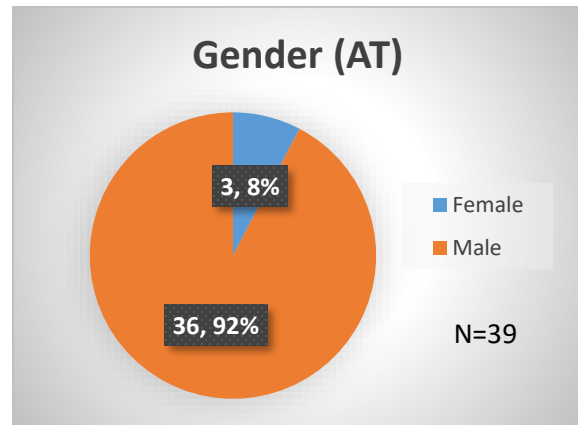

Daily Data Dashboard – November 22, 2022
Demographics for JTDC Population
Tuesday Morning Midnight Count

Total # of probation Involved youth¹: 1,025

¹ Probation Active: Any youth who is pending sentencing with an active social history, has been formally placed on probation or supervision with Cook County Juvenile Probation on the date of the report.

*Age, Gender and Race for Criminal Court population (N=2) is not represented in this report.

Data sources: cFive Supervisor – Probation Population and RMIS – JTDC Population

Daily Data Dashboard – November 22, 2022
Demographics for JTDC Population
Tuesday Morning Midnight Count