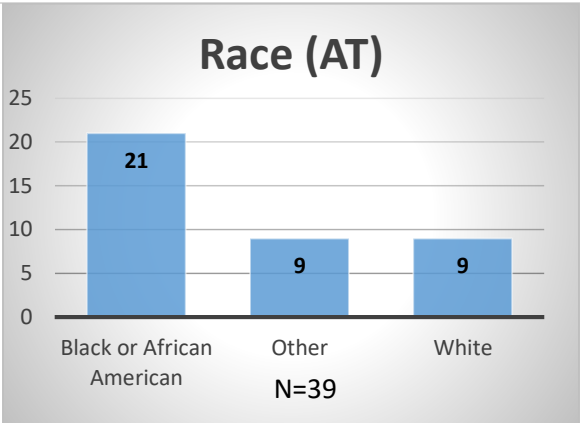

Daily Data Dashboard – November 22, 2022
Demographics for JTDC Population
Tuesday Morning Midnight Count

Total # of probation Involved youth¹: 1,025

¹ Probation Active: Any youth who is pending sentencing with an active social history, has been formally placed on probation or supervision with Cook County Juvenile Probation on the date of the report.

*Age, Gender and Race for Criminal Court population (N=2) is not represented in this report.

Data sources: cFive Supervisor – Probation Population and RMIS – JTDC Population

Daily Data Dashboard – November 22, 2022
Demographics for JTDC Population
Tuesday Morning Midnight Count