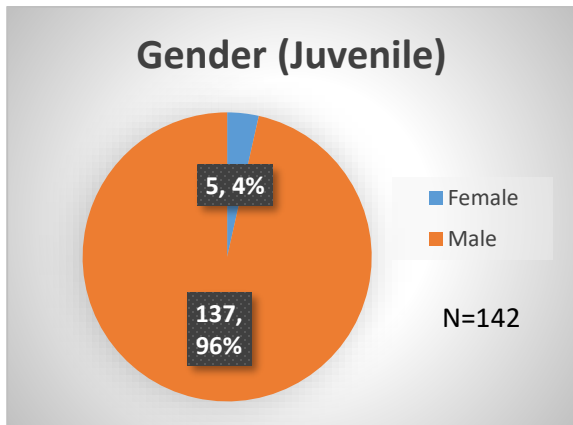

Daily Data Dashboard – November 22, 2022
Demographics for JTDC Population
Tuesday Morning Midnight Count

Total # of probation Involved youth¹: 1,025

¹ Probation Active: Any youth who is pending sentencing with an active social history, has been formally placed on probation or supervision with Cook County Juvenile Probation on the date of the report.

*Age, Gender and Race for Criminal Court population (N=2) is not represented in this report.

Data sources: cFive Supervisor – Probation Population and RMIS – JTDC Population

Daily Data Dashboard – November 22, 2022
Demographics for JTDC Population
Tuesday Morning Midnight Count