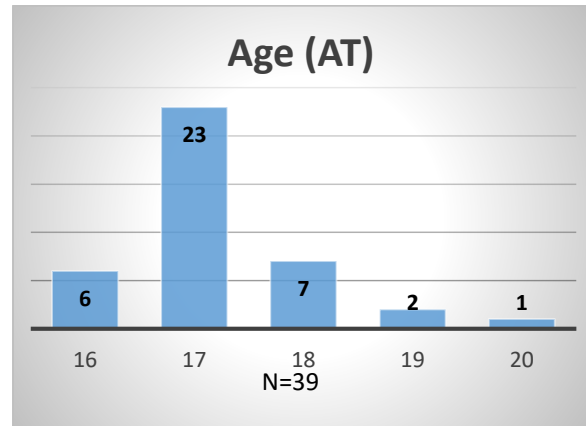

Daily Data Dashboard – November 22, 2022
Demographics for JTDC Population
Tuesday Morning Midnight Count

Total # of probation Involved youth¹: 1,025

¹ Probation Active: Any youth who is pending sentencing with an active social history, has been formally placed on probation or supervision with Cook County Juvenile Probation on the date of the report.

*Age, Gender and Race for Criminal Court population (N=2) is not represented in this report.

Data sources: cFive Supervisor – Probation Population and RMIS – JTDC Population

Daily Data Dashboard – November 22, 2022
Demographics for JTDC Population
Tuesday Morning Midnight Count