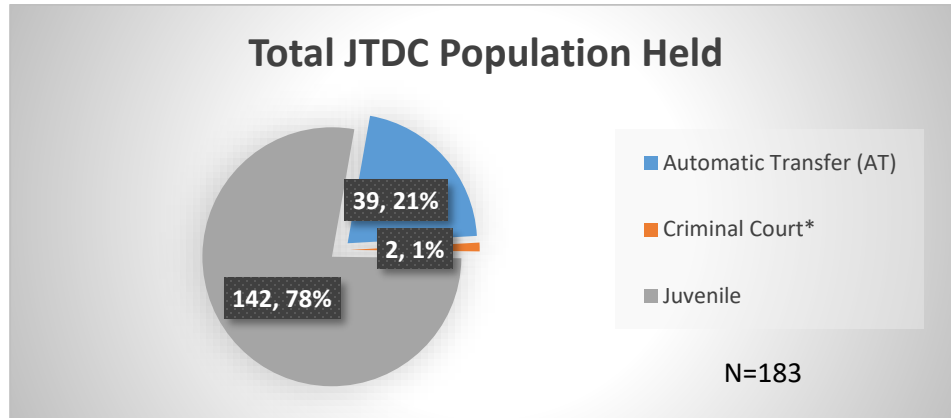

Daily Data Dashboard – November 22, 2022
Demographics for JTDC Population
Tuesday Morning Midnight Count

Total # of probation Involved youth¹: 1,025

¹ Probation Active: Any youth who is pending sentencing with an active social history, has been formally placed on probation or supervision with Cook County Juvenile Probation on the date of the report.

*Age, Gender and Race for Criminal Court population (N=2) is not represented in this report.

Data sources: cFive Supervisor – Probation Population and RMIS – JTDC Population

Daily Data Dashboard – November 22, 2022
Demographics for JTDC Population
Tuesday Morning Midnight Count